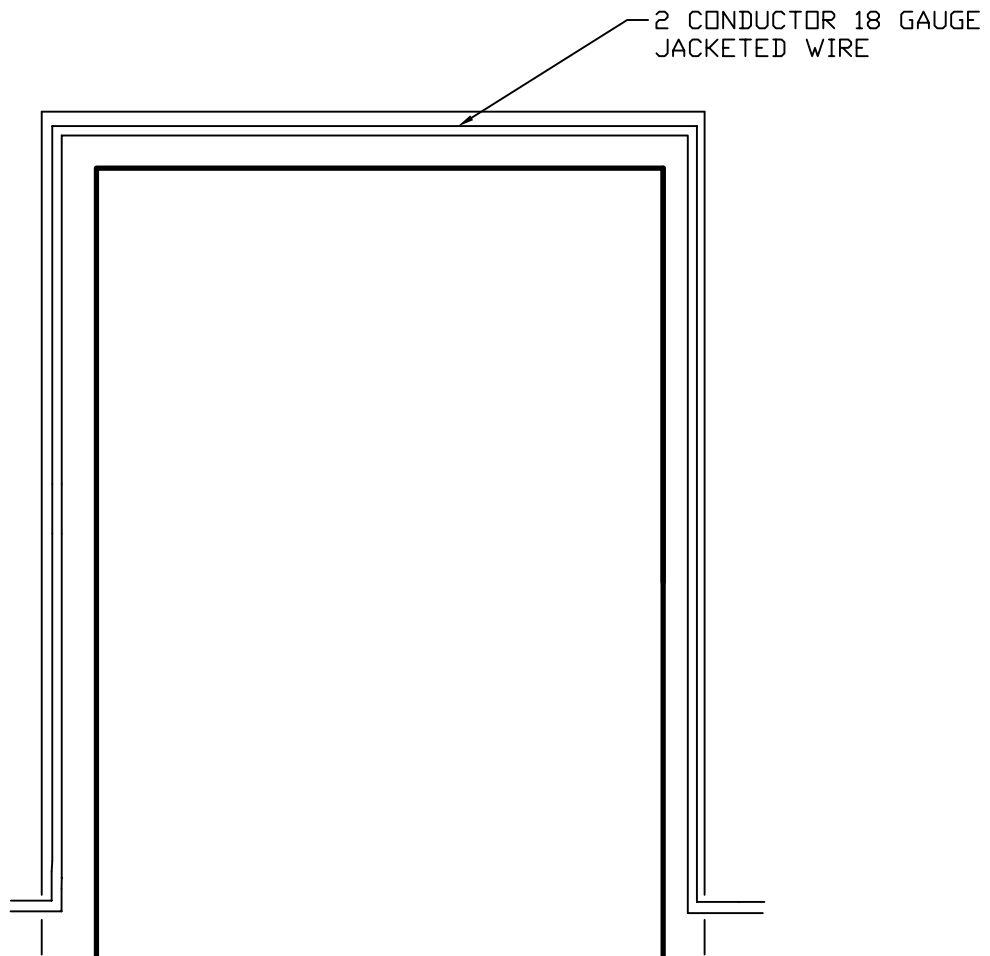

DIAGRAM #60

LiteGuide™ Opening Components

Door & Frame: Ceco SightLight™

Curries CURRIELum™

Fleming SafEgress™

} LiteGuide
Option
LG1

Door & Frame LiteGuide Options:

- LG1 - Bypass Frame Assembly
- LG2 - Junction Bypass Frame Assembly
- LG3 - Electroluminescent (EL) Egress Frame Assembly
- LG4 - Junction Egress Frame Assembly
- LG5 - Photoluminescent (PL) Egress Frame Assembly
- LG6 - Electroluminescent (EL) Low Level Exit Sign
- LG7 - Photoluminescent (PL) Low Level Exit Sign