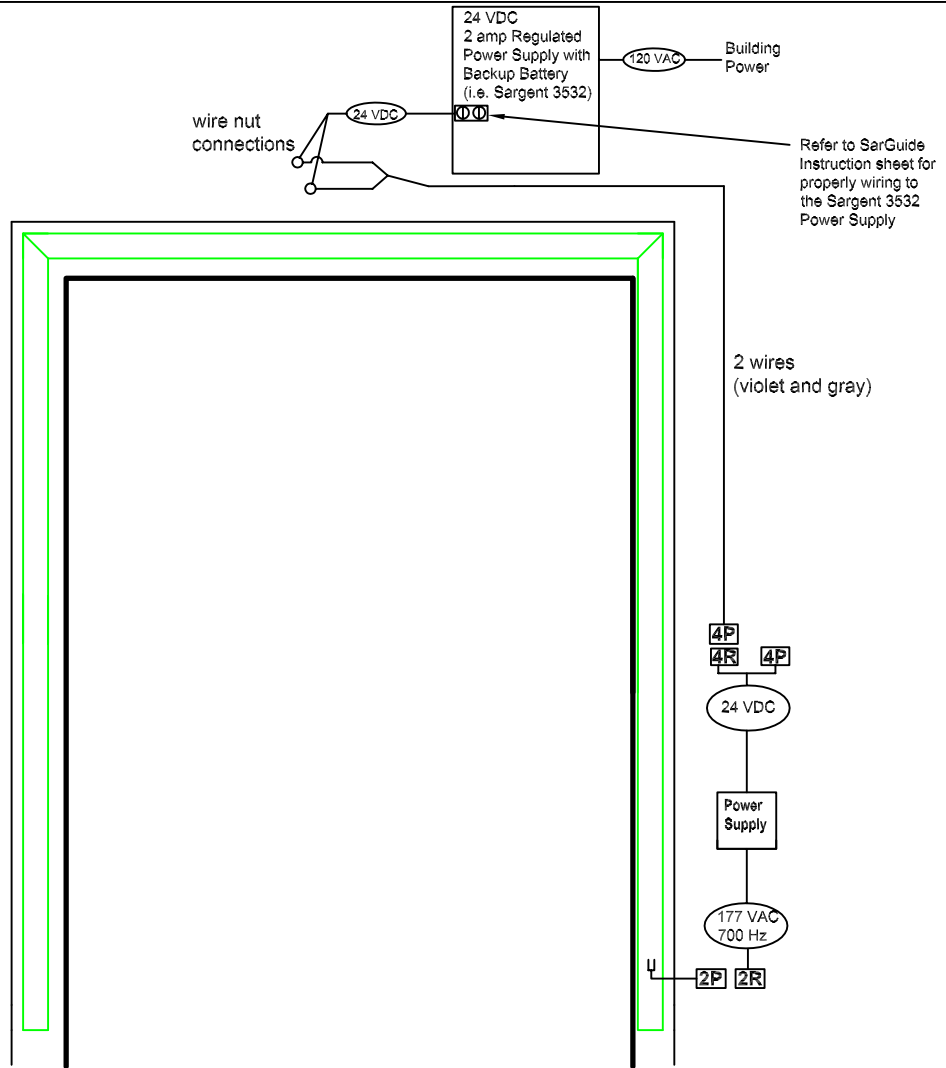

# DIAGRAM #59

## LiteGuide™ Opening Components

Door & Frame: Ceco SightLight™  
 Curries CURRIELum™ } LiteGuide  
 Fleming SafEgress™ } Options  
 LG4

Other: ElectroLynx™ Connector System

### ElectroLynx™ Connector System