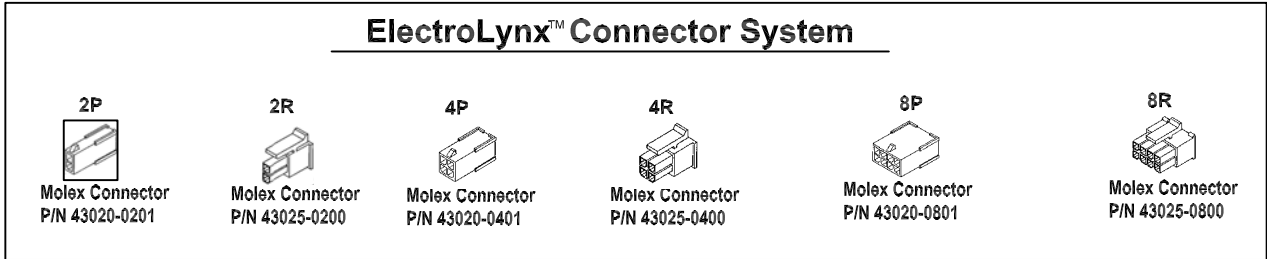

DIAGRAM #59

LiteGuide™ Opening Components

Door & Frame: Ceco SightLight™
Curries CURRIELum™ } LiteGuide
Fleming SafEgress™ } Options
LG4

Other: ElectroLynx™ Connector System

ElectroLynx™ Connector System

Door & Frame LiteGuide Options:

- LG1 - Bypass Frame Assembly ; LG2 - Junction Bypass Frame Assembly
- LG3 - Electroluminescent (EL) Egress Frame Assembly
- LG4 - Junction Egress Frame Assembly ; LG5 - Photoluminescent (PL) Egress Frame Ass'y
- LG6 - Electroluminescent (EL) Low Level Exit Sign
- LG7 - Photoluminescent (PL) Low Level Exit Sign