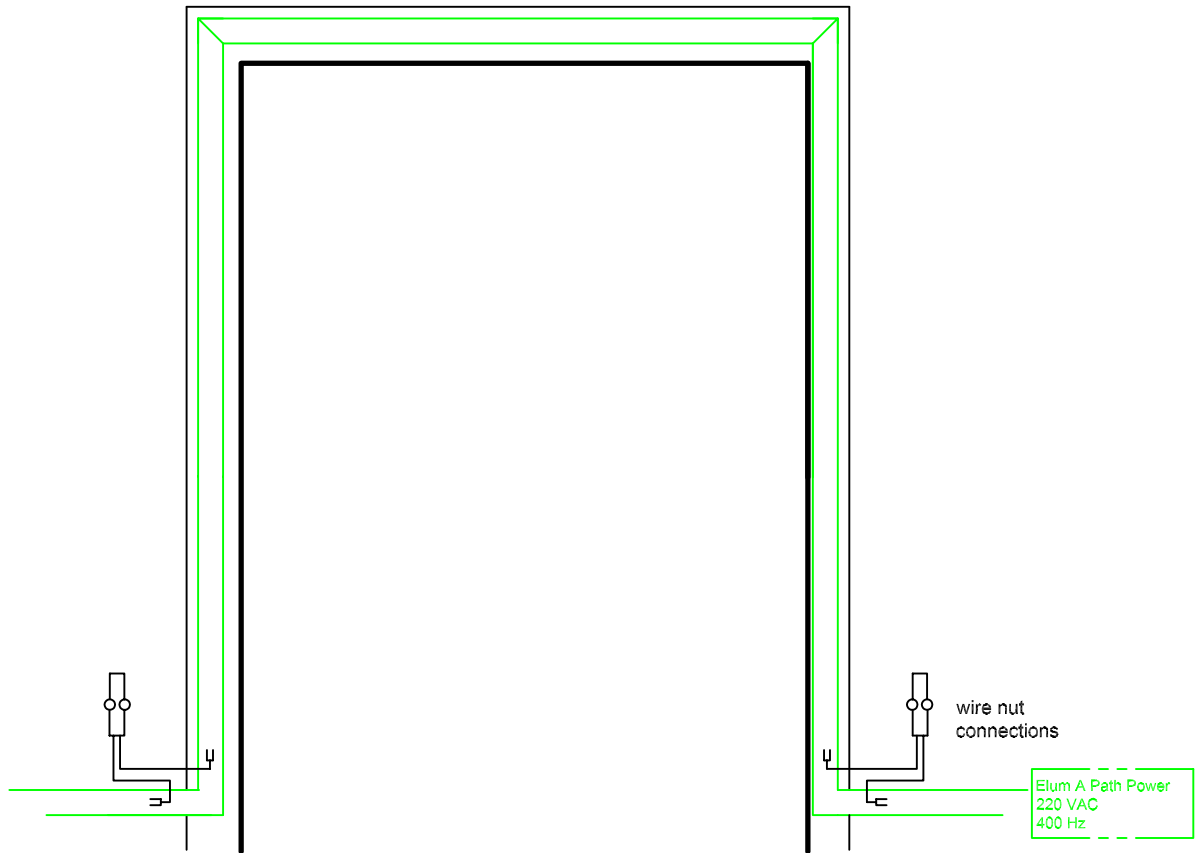

DIAGRAM #57

LiteGuide™ Opening Components

Door & Frame: Ceco SightLight™
Curries CURRIELum™ } LiteGuide
Fleming SafEgress™ } Option
LG4

Egress Marking Systems Floorpath Lighting

E-Lume-A-Path™ System Components:
E-Lume-A-Path™ FlatLite™ lamp
Power supply
Clear plastic lamp protector

Door & Frame LiteGuide Options:

- LG1 - Bypass Frame Assembly ; LG2 - Junction Bypass Frame Assembly
- LG3 - Electroluminescent (EL) Egress Frame Assembly
- LG4 - Junction Egress Frame Assembly ; LG5 - Photoluminescent (PL) Egress Frame Ass'y
- LG6 - Electroluminescent (EL) Low Level Exit Sign
- LG7 - Photoluminescent (PL) Low Level Exit Sign