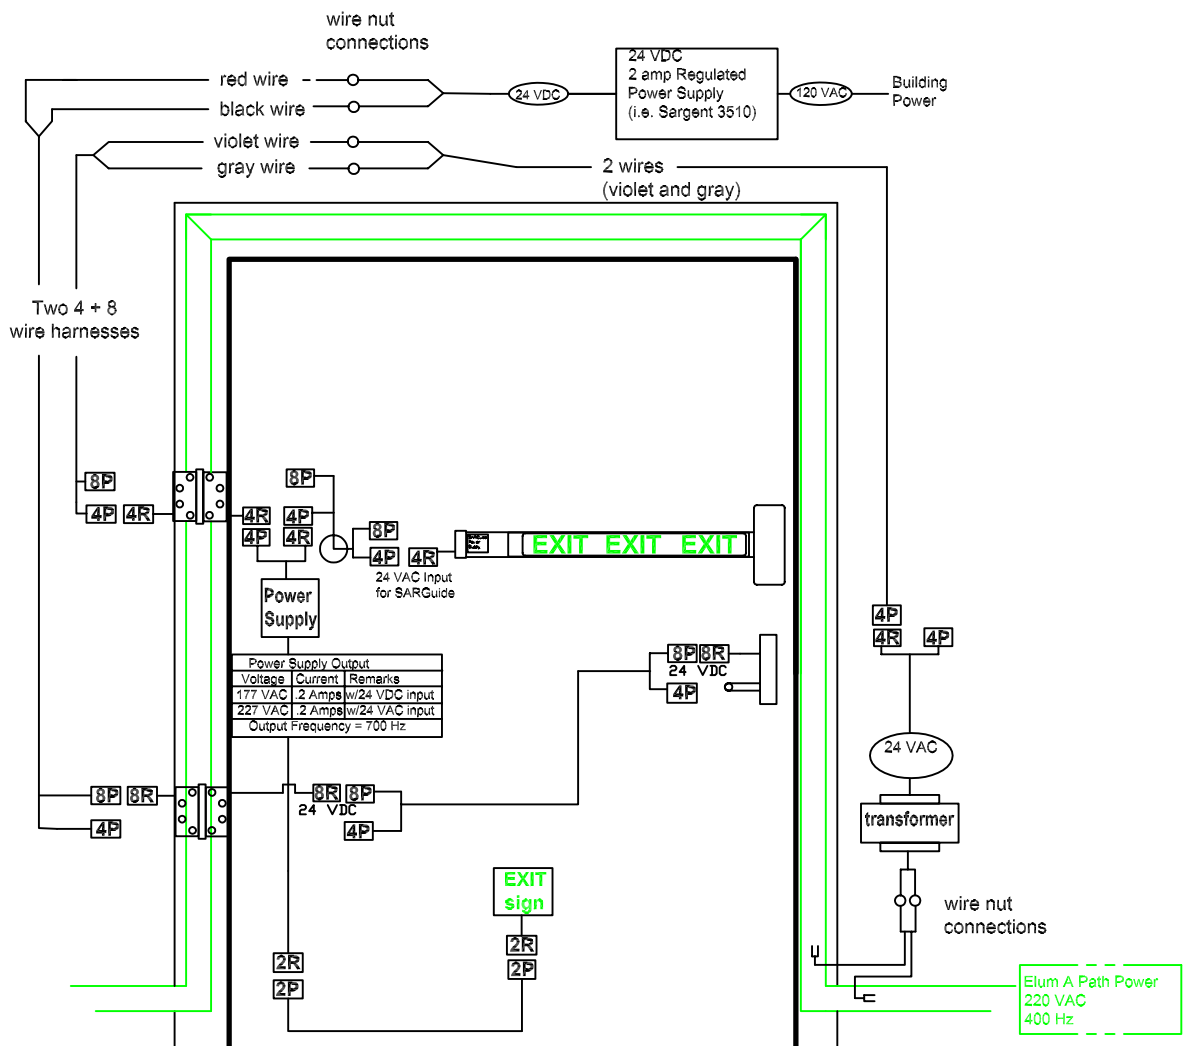

DIAGRAM #5

LiteGuide™ Opening Components

Door & Frame: Ceco SightLight™
 Curries CURRIELum™ } LiteGuide Options
 Fleming SafEgress™ } LG4 & LG6
Exit Device: Sargent SARGuide™ TL-80
 Electric ET Trim
Hinge: McKinney QC-4A & QC-8 Hinges
Other: EL EXIT sign™ in door

Egress Marking Systems Floorpath Lighting

E-Lume-A-Path™ System Components:
 E-Lume-A-Path™ FlatLite™ lamp
 Power supply
 Clear plastic lamp protector

ElectroLynx™ Connector System

Door & Frame LiteGuide Options:

- LG1 - Bypass Frame Assembly ; LG2 - Junction Bypass Frame Assembly
- LG3 - Electroluminescent (EL) Egress Frame Assembly
- LG4 - Junction Egress Frame Assembly ; LG5 - Photoluminescent (PL) Egress Frame Ass'y
- LG6 - Electroluminescent (EL) Low Level Exit Sign
- LG7 - Photoluminescent (PL) Low Level Exit Sign