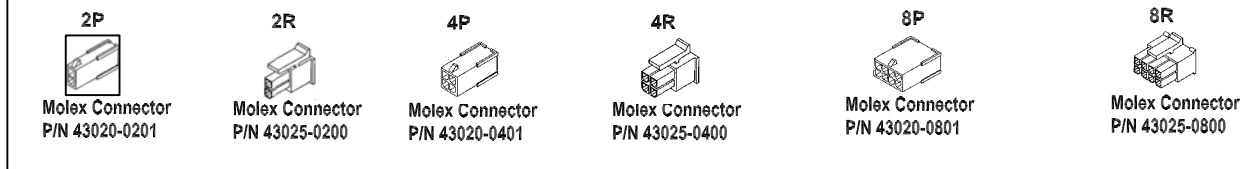

DIAGRAM #5

LiteGuide™ Opening Components

Door & Frame: Ceco SightLight™
 Curries CURRIELum™ } LiteGuide Options
 Fleming SafEgress™ } LG4 & LG6
Exit Device: Sargent SARGuide™ TL-80
 Electric ET Trim
Hinge: McKinney QC-4A & QC-8 Hinges
Other: EL EXIT sign™ in door

Egress Marking Systems Floorpath Lighting

E-Lume-A-Path™ System Components:
 E-Lume-A-Path™ FlatLite™ lamp
 Power supply
 Clear plastic lamp protector

ElectroLynx™ Connector System

Door & Frame LiteGuide Options: