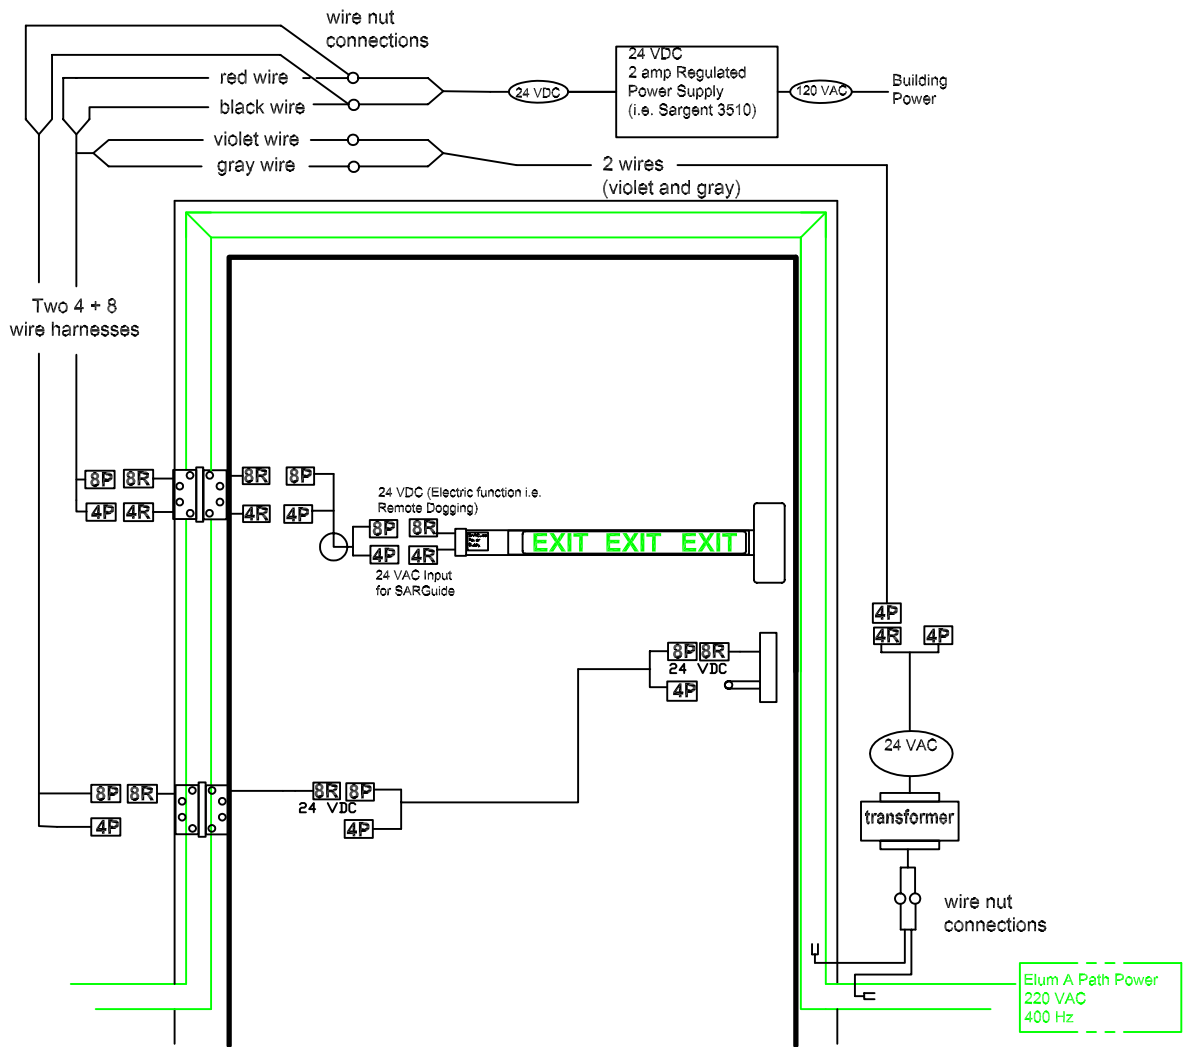

DIAGRAM #49

LiteGuide™ Opening Components

Door & Frame: **Ceco SightLight™**
Curries CURRIELum™
Fleming SafEgress™ } LiteGuide Options LG4
 Exit Device: **Sargent SARGuide™ 58-TL-80**
Electric ET Trim
 Hinge: **McKinney QC-12 & QC-8 Hinges**

Egress Marking Systems Floorpath Lighting

E-Lume-A-Path™ System Components:
E-Lume-A-Path™ FlatLite™ lamp
Power supply
Clear plastic lamp protector

ElectroLynx™ Connector System

Door & Frame LiteGuide Options:

- LG1 - Bypass Frame Assembly ;
- LG2 - Junction Bypass Frame Assembly
- LG3 - Electroluminescent (EL) Egress Frame Assembly
- LG4 - Junction Egress Frame Assembly ;
- LG5 - Photoluminescent (PL) Egress Frame Ass'y
- LG6 - Electroluminescent (EL) Low Level Exit Sign
- LG7 - Photoluminescent (PL) Low Level Exit Sign